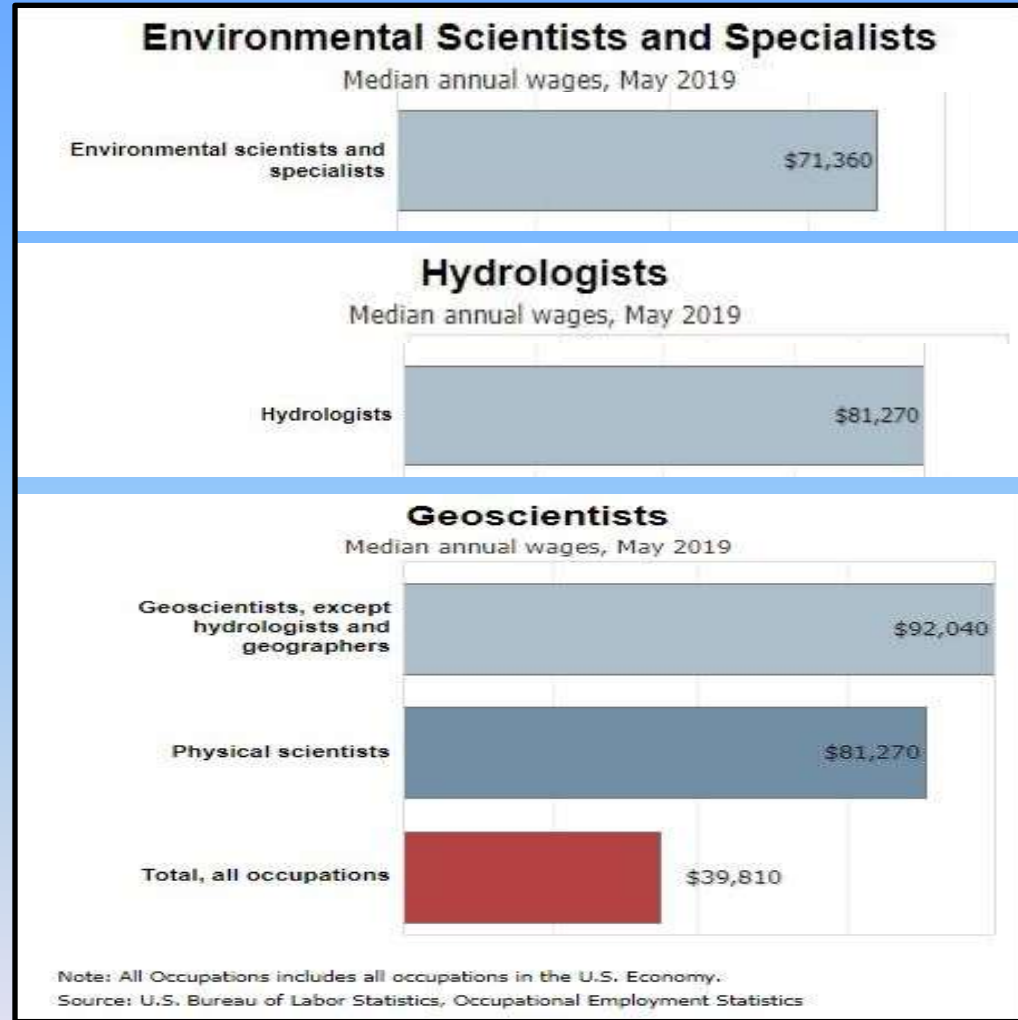

Median Annual Salary

Bureau of Labor Statistics, U.S. Department of Labor, *Occupational Outlook Handbook*: Geoscientists, on the Internet at <https://www.bls.gov/ooh/life-physical-and-social-science/geoscientists.htm> (visited September 01, 2020).
Hydrologists, on the Internet at <https://www.bls.gov/ooh/life-physical-and-social-science/hydrologists.htm> (visited September 02, 2020).
Environmental Scientists and Specialists, on the Internet at <https://www.bls.gov/ooh/life-physical-and-social-science/environmental-scientists-and-specialists.htm> (visited September 01, 2020).